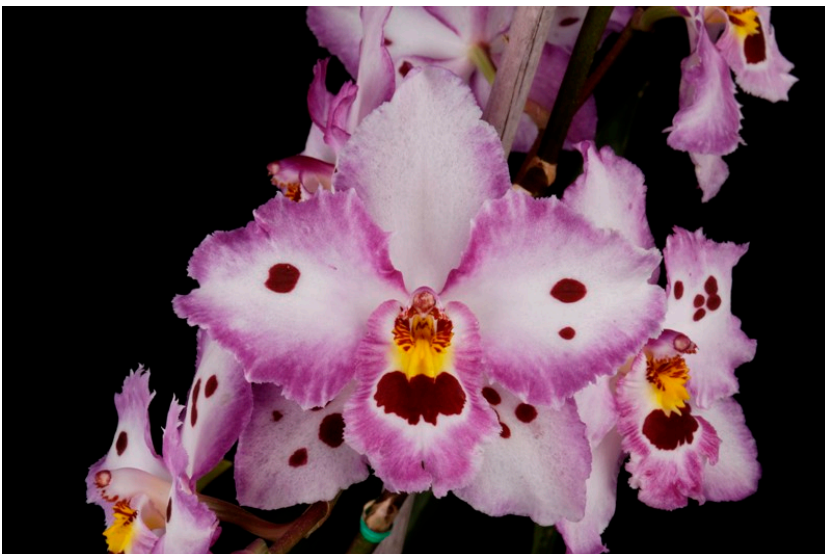

Oncidium Petulant Prince
'Rustic Canyon'

AM/AOS 82 pts.

Exhibited by Howard
Liebman