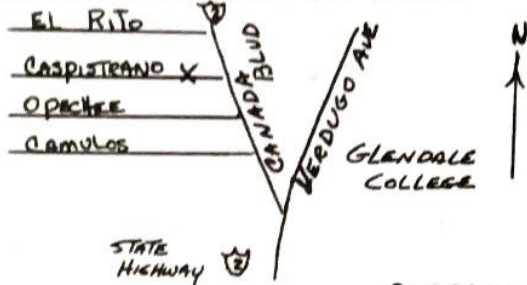

NOVICE CLASS: Thanks to the Hospitality of Mr. and Mrs. Crary, the July class was very enjoyable as well as instructive. A number of subjects were discussed among them being a new series of talks. To be in on the first of these join us at the home of Mr. and Mrs. Brumm, 1637 Capistrano Ave., Glendale at 10:00 A.M. on Sunday, Aug. 6th when Mr. Lloyd DeGarmo will talk on Hybridization. Lloyd will touch briefly on the joys, frustrations, expectations, and mechanics of pollonizing with a practical demonstration as long as "Demon Smog" leaves us Flowers to work with. Bring a chair, Friend, plants for the table and a notebook for notes.

Orchids are gracious living - wear them!
*****

EQUIVALENT CHART

3 Tsp*	1 Tbsp**	½ Oz
6 Tsp	2 Tbsp	1 Oz
1 Cup	½ Pint	8 Oz
2 Cups	1 Pint	16 Oz
2 Pints	1 Quart	32 Oz
4 Quarts	1 Gal.	128 Oz

* Tsp..Teaspoon   **Tbsp..Tablespoon
...from the Himalayas, the name referring to the boat-shaped lip...**CYMBIDIUM**
... "living on a tree"; a very large genus found from N. India to Japan and New Zealand...**DENDROBIUM**
...dedicated to William Cattley an English horticulturist...**CATTLEYA**

INTERESTED IN YELLOWS and UNUSUAL COLORS????

- S-33 LC. AMBER GLOW 'GOLDEN CHARM'
  X SELF
- S-48 BLC. RUTH WITBECK
  X BLC. GLORIOUS 'ANGELIQUE'
- S-71 LC. AMBER GLOW 'GOLDEN TROPHY'
  X SLC. ANZAC 'ORCHIDHURST'
  F.C.C.
- S-67 BLC. GLORIOUS GOLD 'ANTQUE GOLD'
  X LC. BONANZA 'ETTA GREY'

The above are in 2½" pots - $5.00 each.
Or, one of each cross for $15.00....
a saving of $5.00. . . this issue only.

ARMACOST & ROYSTON, INC.
2005 Armacost Avenue
W. LOS ANGELES, CALIF. 90025

Phone: 473 - 6877

HAVE YOU SEEN THE CYP. MAUDIAE'S NOW IN BLOOM AT STEWARTS???

These orchid classics have so many desirable qualities that we place them in a special position among all orchids.

They are warm growing, free blooming, (several times a year), vigorous, and have attractive foliage.

$9.75 each

STEWART
Fred A. Inc.
ORCHIDS

1212 E. Las Tunas Drive
San Gabriel, Calif., 91778

287 - 8974
Phones:
283 - 4590